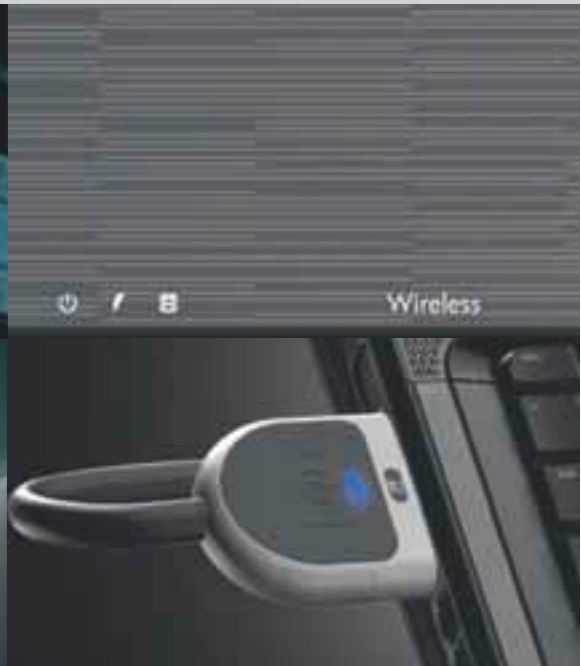

A new kind of enjoyment

The power within

Work and play will never be the same again with AMD Turion™ 64 x2 Mobile Technology and Mobile AMD Sempron™ processors. Gain greater agility, responsiveness and protection against viruses so you can work faster and play harder. With the extra power from AMD PowerNow! Technology, your battery life is now stretched further to give you greater convenience and mobility.

Next generation design

Fuse your life with beauty. The phenomenon behind the aesthetics is in the all-new HP imprint finish through advanced in-mold technology. It has a high-gloss coating with a unique in-laid motif and a scratch-resistant finish, toughness is ensured. What you have is an exquisite design and the look of the future!

Convenience redefined

Go latch-free

Simply lift open your cover to work and do away with the usual hassle because it has gone latch-free!

Instant play

Watching your favourite DVD movies is just a button away with the One Touch Compaq DVDPlay function. With the backlit capacitive buttons, you can now mute or adjust your volume control with just a gentle touch or by sliding your fingers across it.

Surf freely

Be instantly connected wherever you roam with enhanced wireless capabilities and integrated wireless connectivity. With optional Bluetooth, file transfer between devices is now a breeze.

So be it your home or office, it has all the right qualities to be that desktop replacement you had been waiting for. Step forward and make your move now!

New era interface

Cool interfaces that help you streamline, manage and share information for quick and easy access. It's easier and faster to find, use, manage and share information on your PC or the web.

Overwhelm your senses

Shift your gaming, video streaming and multimedia experiences to the next level with NVIDIA® GeForce™ Go 6150 discrete graphics card. Use the omni-directional speakers for a crystal-clear conversation with your friend, colleague or loved one and, for the ultimate in listening pleasure, the Altec Lansing speakers will surpass all expectations.

Flexible transfer

File transfer from any external devices is now a total breeze with the Integrated 5-in-1 digital memory reader (xD, SD, MMC, Memory Stick and Memory Stick PRO). With a host of other ports just by the side, work and play are now a plug away!

True vision

Nothing can escape from sight with the bigger and more precise 15.4" widescreen high definition display that comes with optional BrightView Technology.

Maximum connections

Lift this beauty up to a comfortable height and get that maximum viewing pleasure with the optional HP xb3000 expansion base via a single cable. With multiple USB ports by the side of the base, you can now connect to a host of peripherals at an instant.