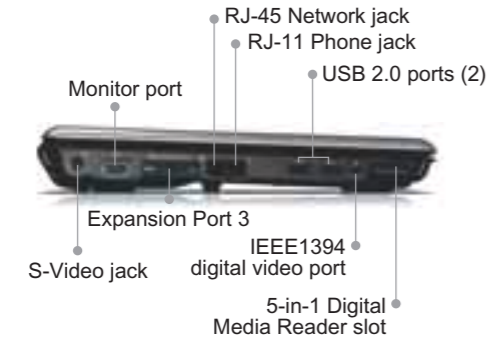

Compaq Presario V6200 notebook PC

Accessories and features

Compaq recommends Windows Vista™ Home Premium

HP xb3000 notebook expansion base
Enjoy the comfort of a desktop experience with the convenience of a notebook.

HP Notebook QuickDock

Stay connected to everything—power, peripherals, entertainment and Network—with a single cable*. Say hi to a cleaner and neater work area with the HP QuickDock that works right out of the box.

*When using a notebook that requires the Expansion Accessory adapter, the monitor must be connected directly to the notebook's VGA port.

HP 6-cell battery

Extra battery provides the ability to improve your productivity on the go.

HP 12-cell battery

Take your productivity further with the extended battery life even on the road.

Front view

Left view

Back view

Right view

Specifications*

Compaq recommends Windows Vista™ Home Premium